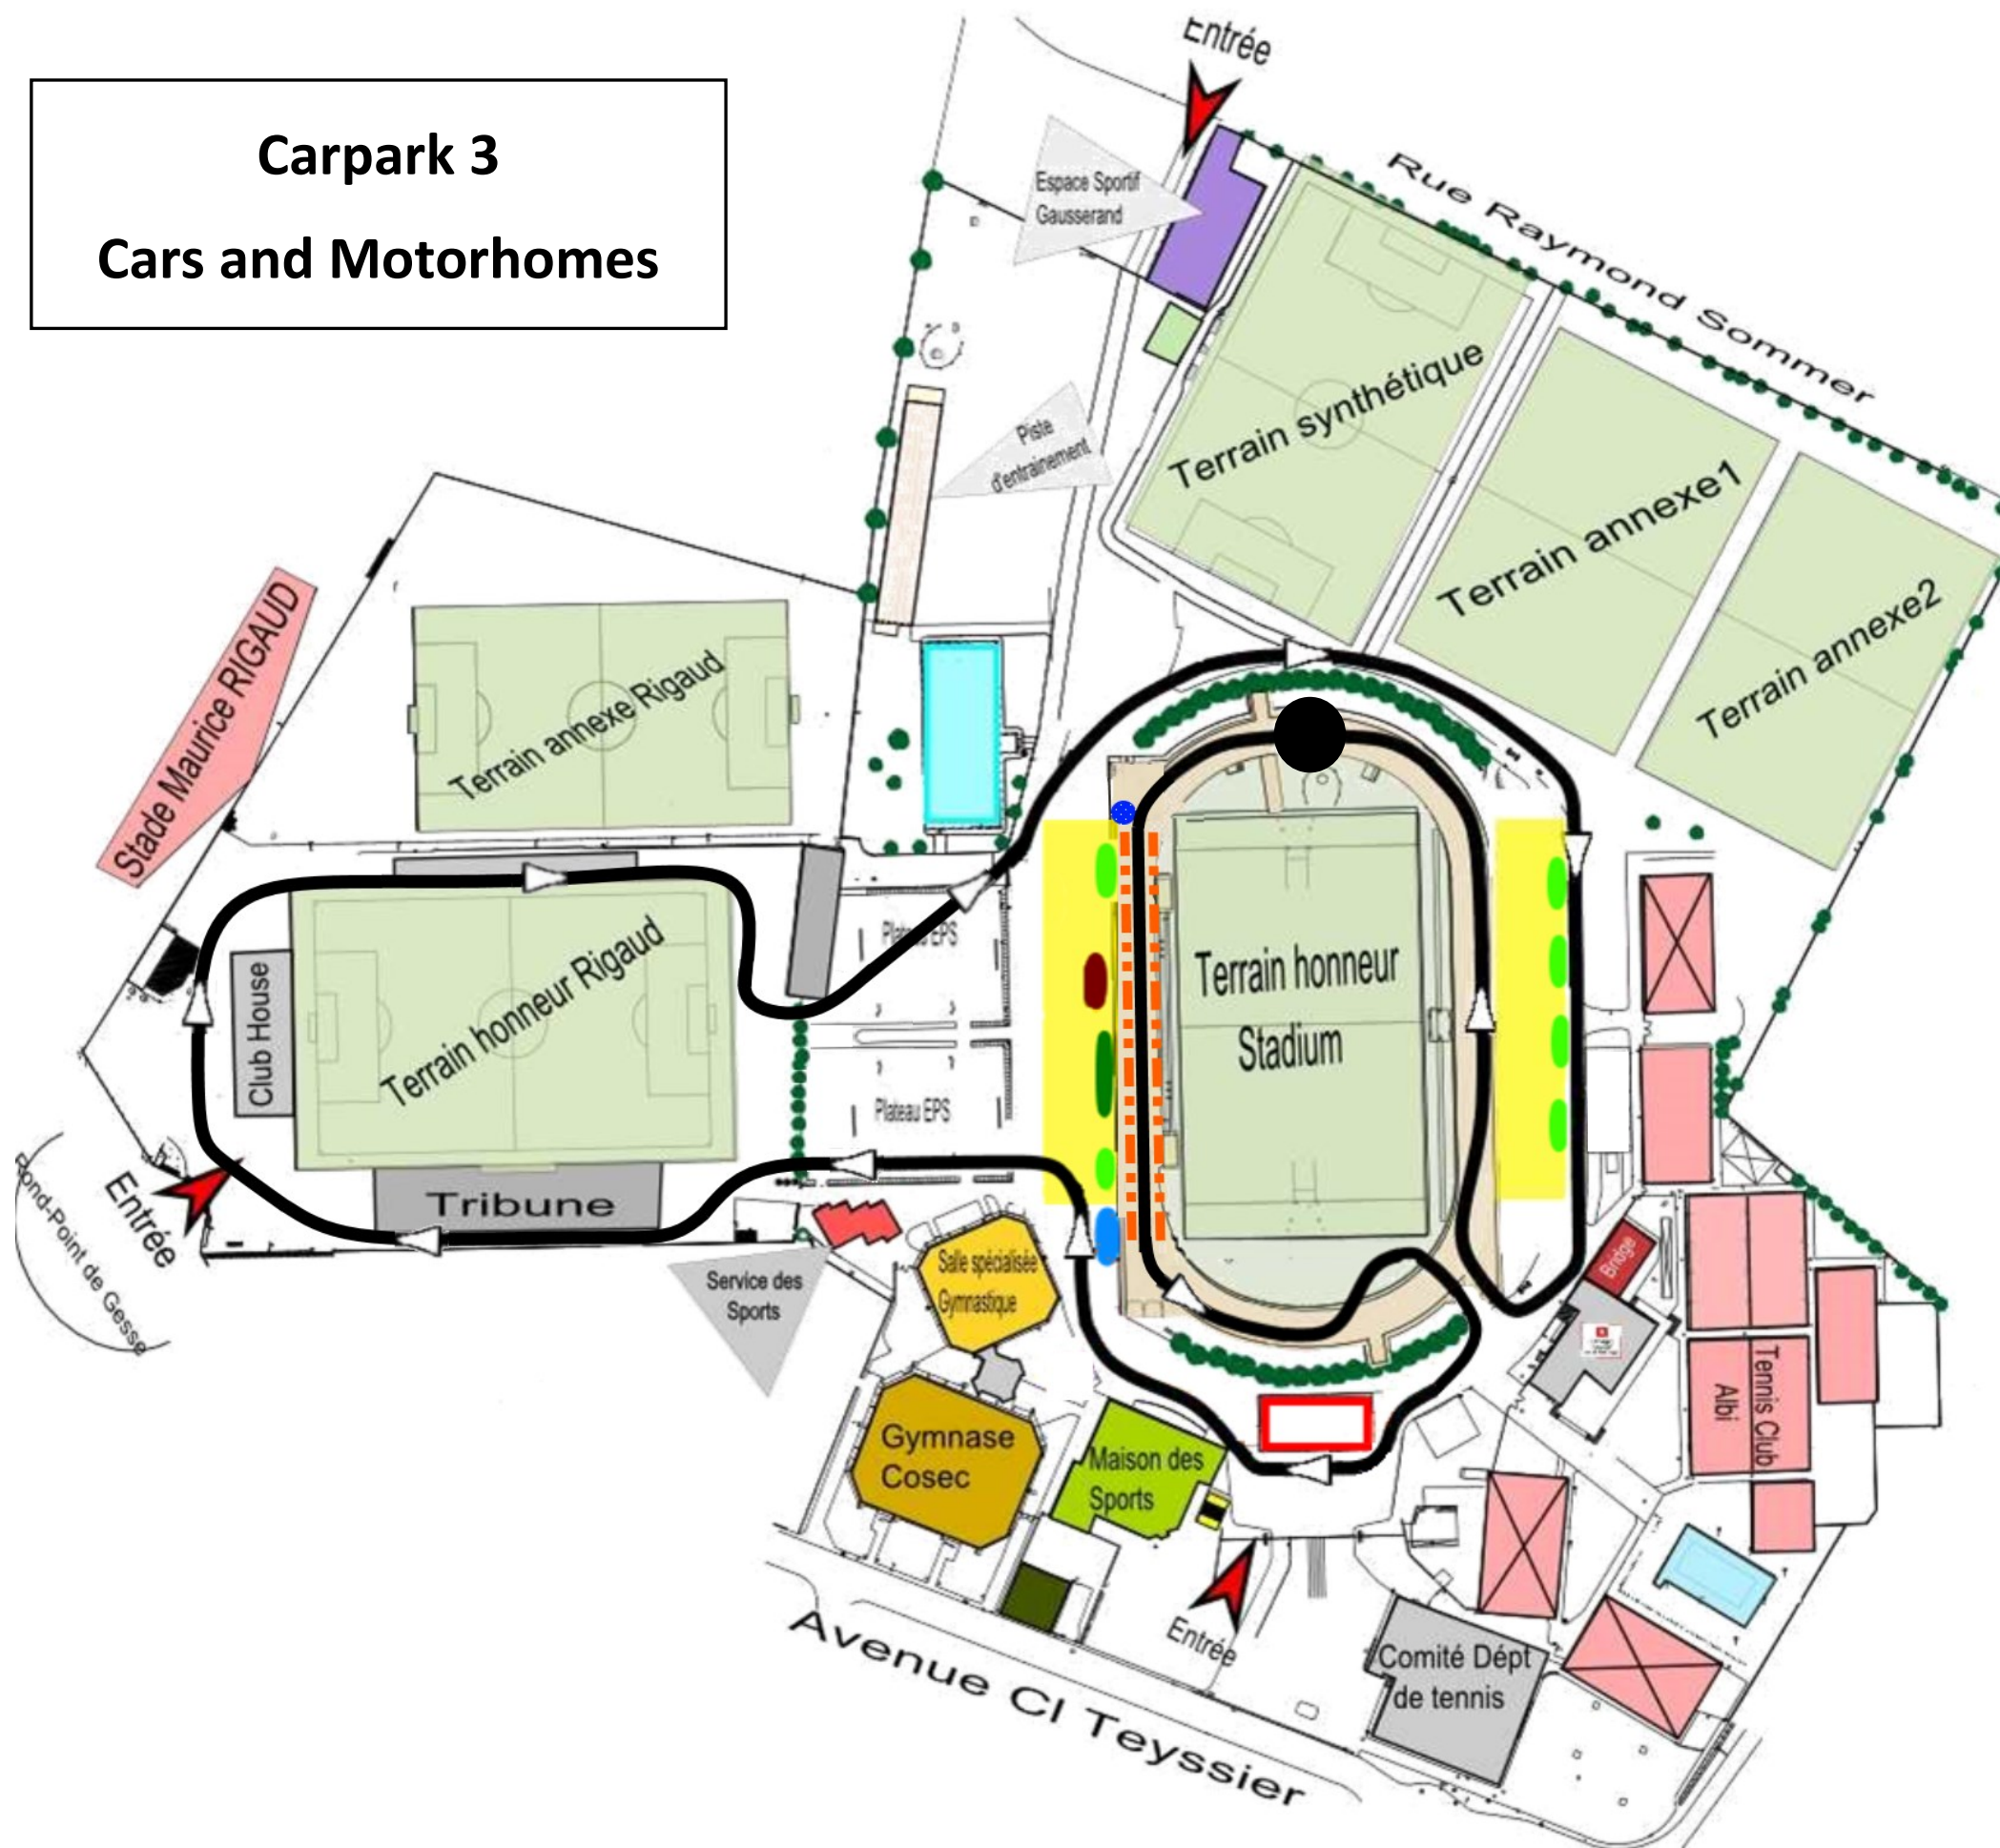

2026 Albi 24-Hour Race Circuit

Carpark 3
Cars and Motorhomes

Légende

-  Circuit
-  Refreshments
-  Timing
-  Stands
-  Pavillon d'honneur
-  WC athletes
-  WC public
-  Grandstands
-  Anti-doping control
-  Locker rooms, showers
-  LOC HQ
Medical centre
Medical rest centre
-  Rest centre:
runners & coachs