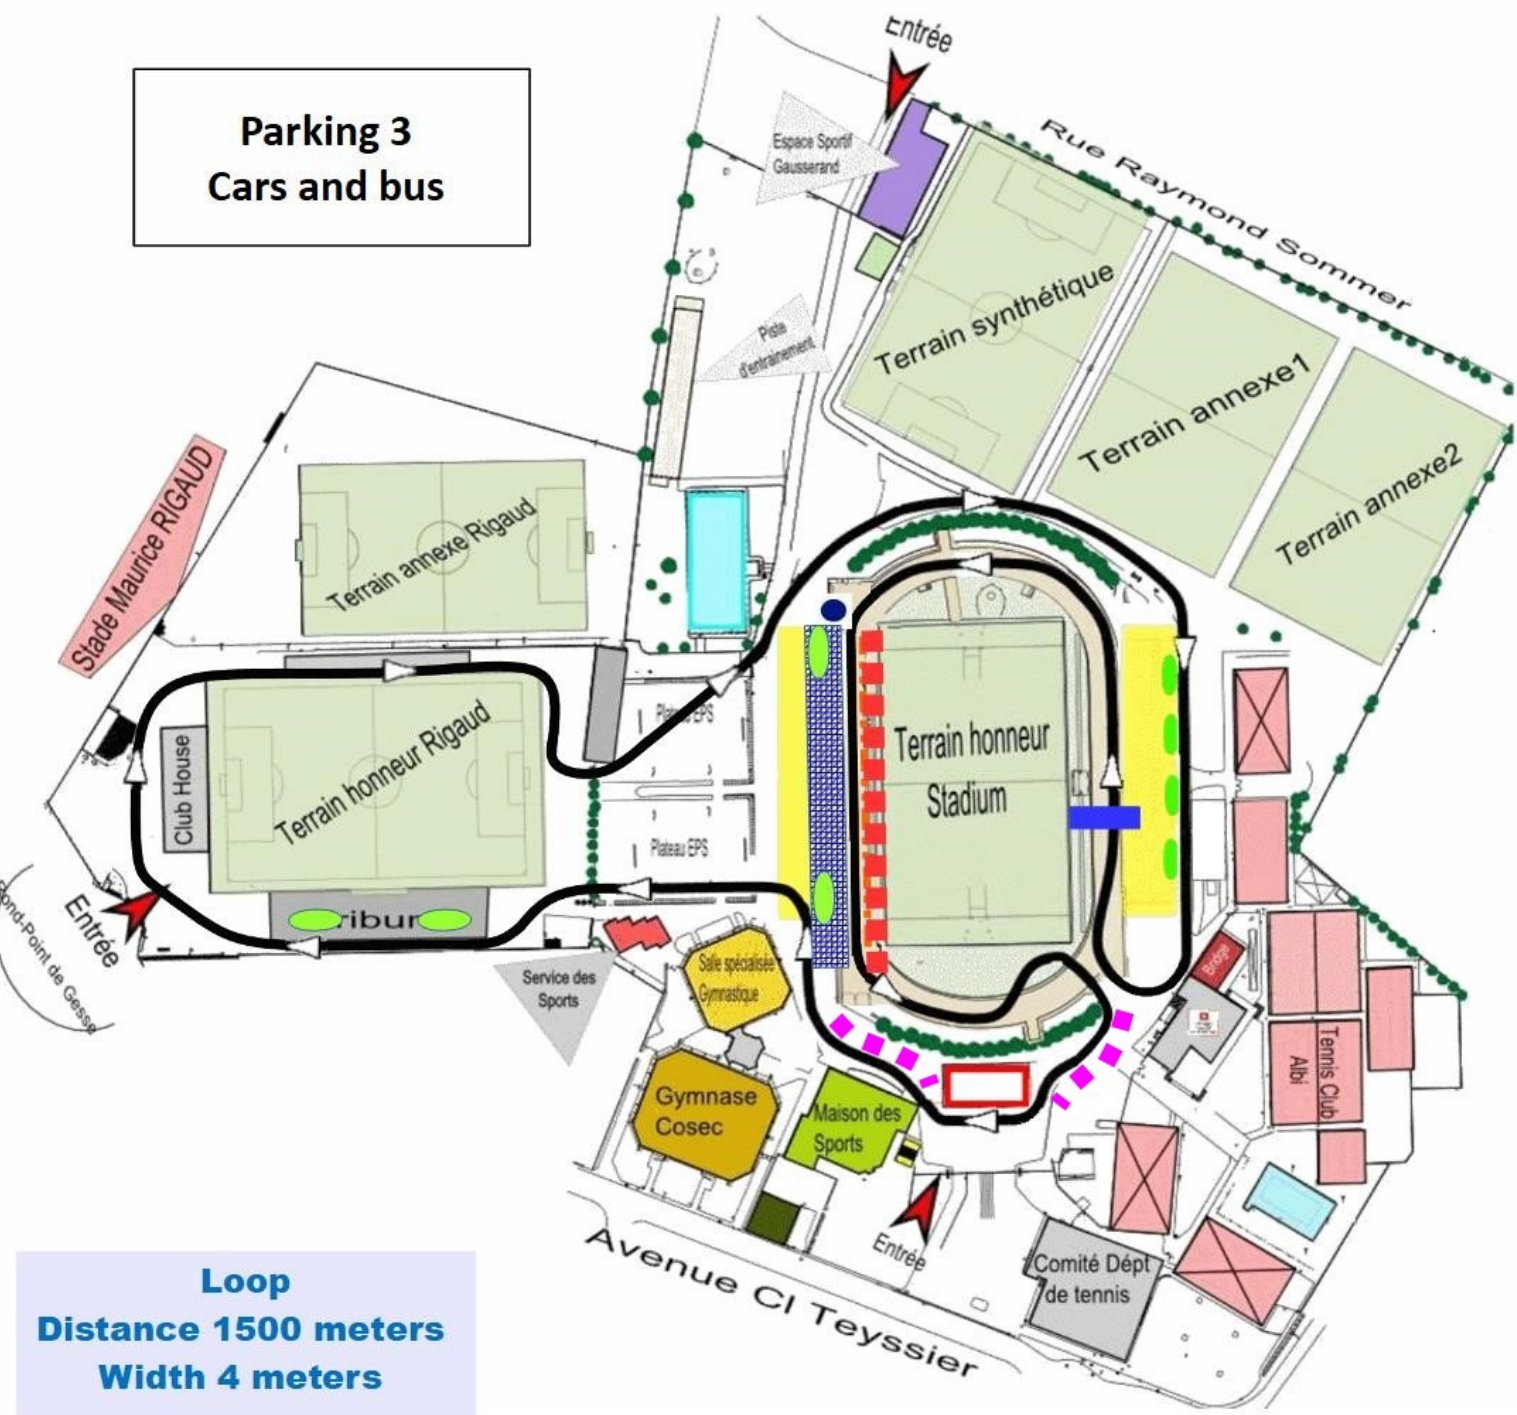

Circuit World Championships 24H ALBI 2019

Légend

-  Circuit
-  Starting Line
-  Refreshments
-  Timing
-  Teams' Tents
-  Open Tents
-  Pavillon d'Honneur
-  WC Runners
-  WC Public
-  Grand Stands
-  Anti doping
-  Cloaks, showers Rooms
-  LOC HQ
-  Médical
-  Rest Room Medical
-  Gymnase Cossec
-  Rest Room Runners coaches

Parking 3
Cars and bus

Loop
Distance 1500 meters
Width 4 meters