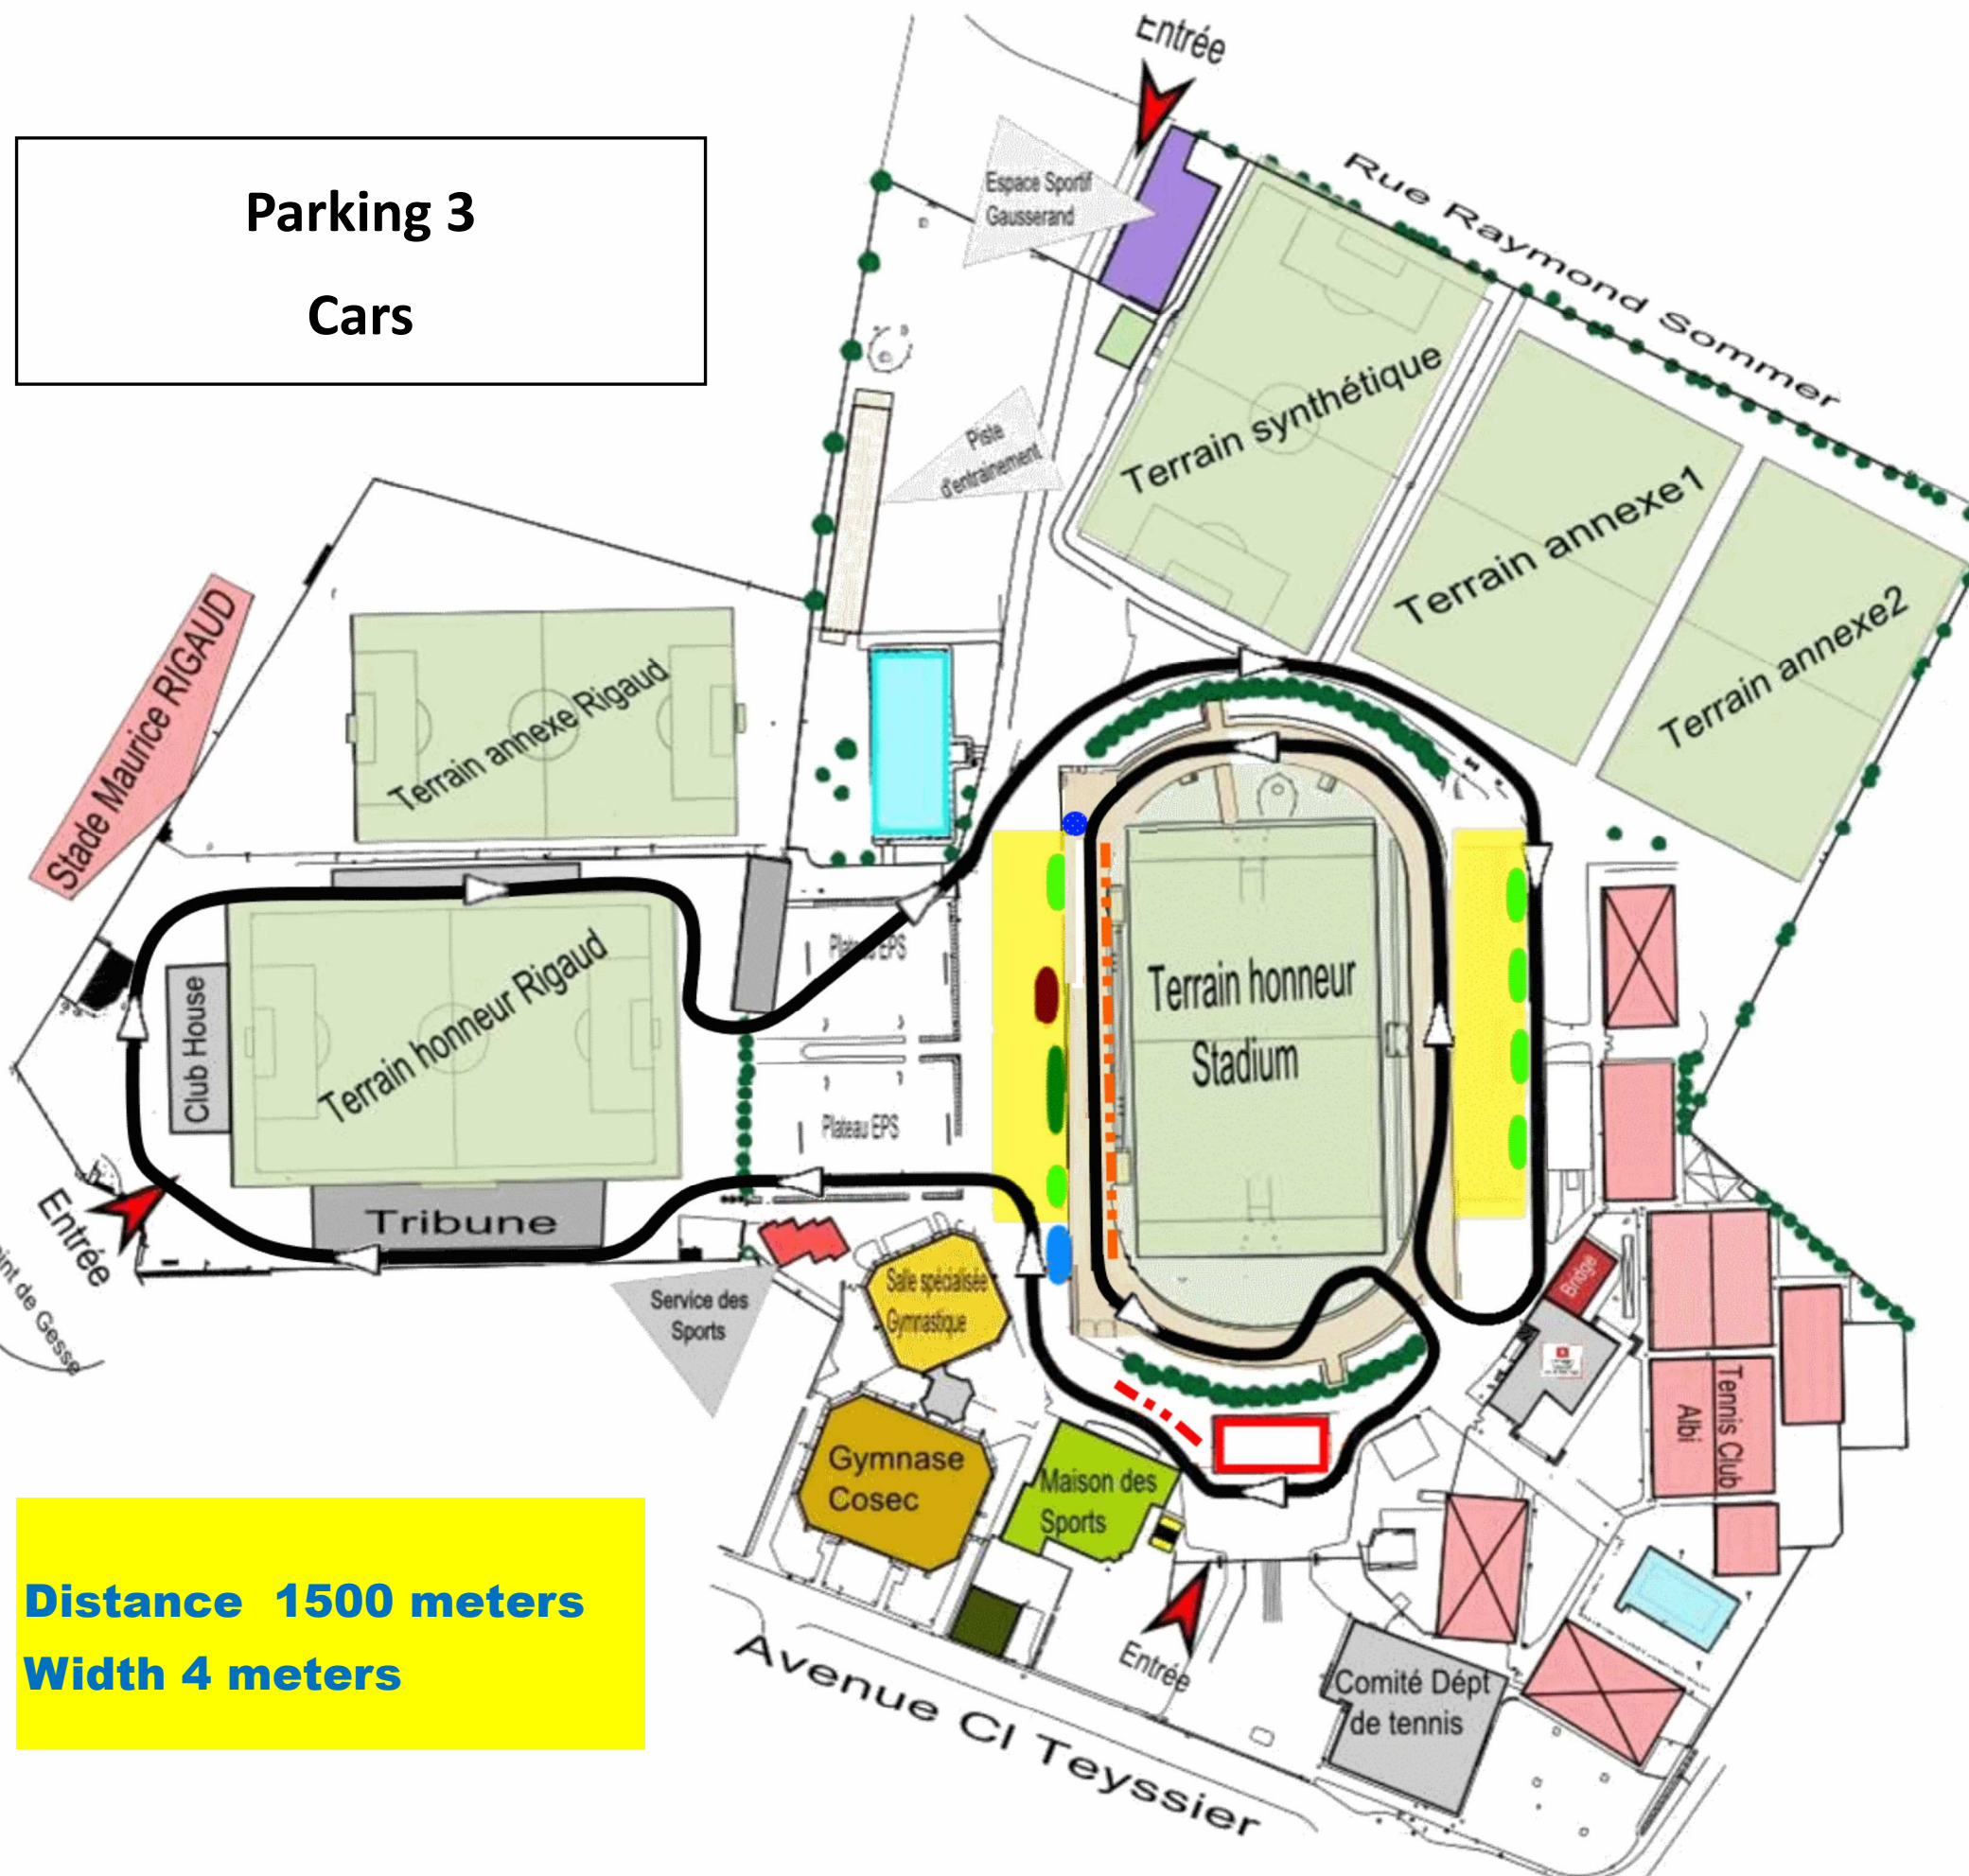

# Circuit World Championships 24H ALBI 2019

## Légend

-  Circuit
-  Refreshment
-  Timing
-  Teams' Tents
-  Open Tents
-  Pavillon d'Honneur
-  WC Runners
-  WC Public
-  Grand Stands
-  Anti doping
-  Cloaks, showers Rooms
-  LOC HQ Médical
-  Rest Room Medical
-  Gymnase Cosec
-  Rest Room Runners coaches

Parking 3  
Cars

Distance 1500 meters  
Width 4 meters